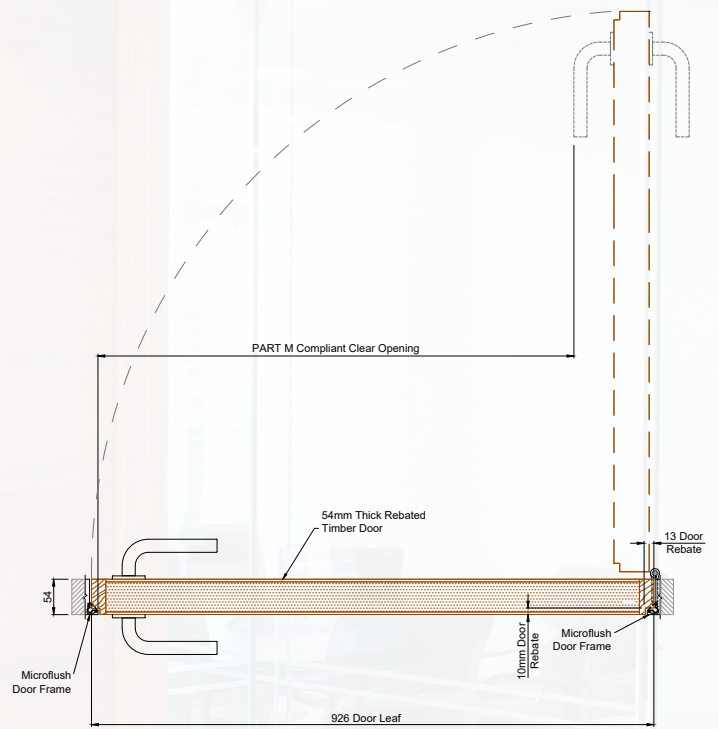

Timber Doors Product Summary

Product Facts

- Purpose-made to meet specification requirements
- 44mm thick square edge door leaf or 54mm thick flush fitting leaf with rebated frame
- Wide range of high quality veneers
- Spray lacquered finish also available if required
- Stainless steel butt hinges or offset pivots
- Wide range of locking and handle options
- Can be specified with hardwood frames or Optima's aluminium Microflush door frame

Acoustics

- To suit required acoustic specification

**44mm THICK HINGED TIMBER DOOR
IN MICROFLUSH FRAME**

**54mm THICK HINGED TIMBER DOOR
IN MICROFLUSH FRAME**