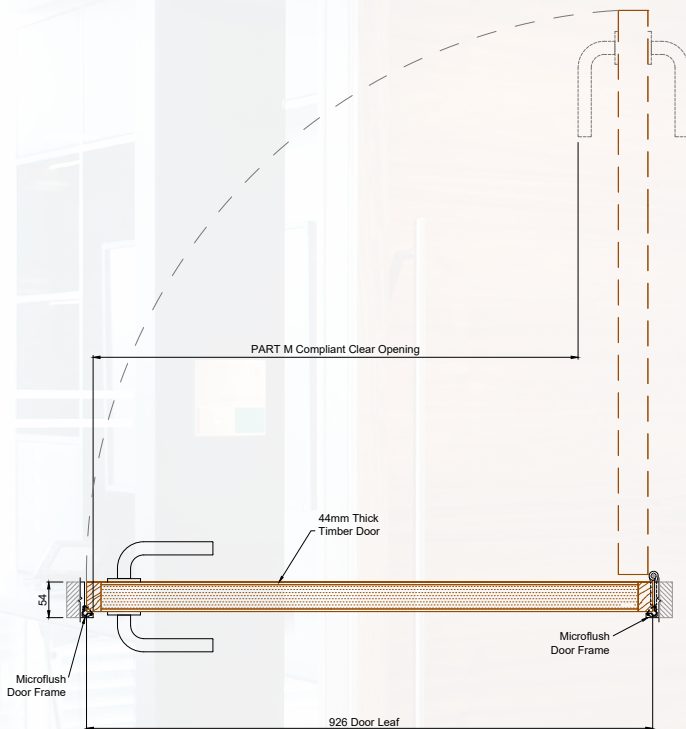

Timber Doors Product Summary

Product Facts

- Purpose-made to meet specification requirements
- 44mm thick square edge door leaf or 54mm thick flush fitting leaf with rebated frame
- Wide range of high quality veneers
- Spray lacquered finish also available if required
- Stainless steel butt hinges or offset pivots
- Wide range of locking and handle options
- Can be specified with hardwood frames or Optima's aluminium Microflush door frame

Acoustics

- To suit required acoustic specification

**44mm THICK HINGED TIMBER DOOR
IN MICROFLUSH FRAME**

**54mm THICK HINGED TIMBER DOOR
IN MICROFLUSH FRAME**